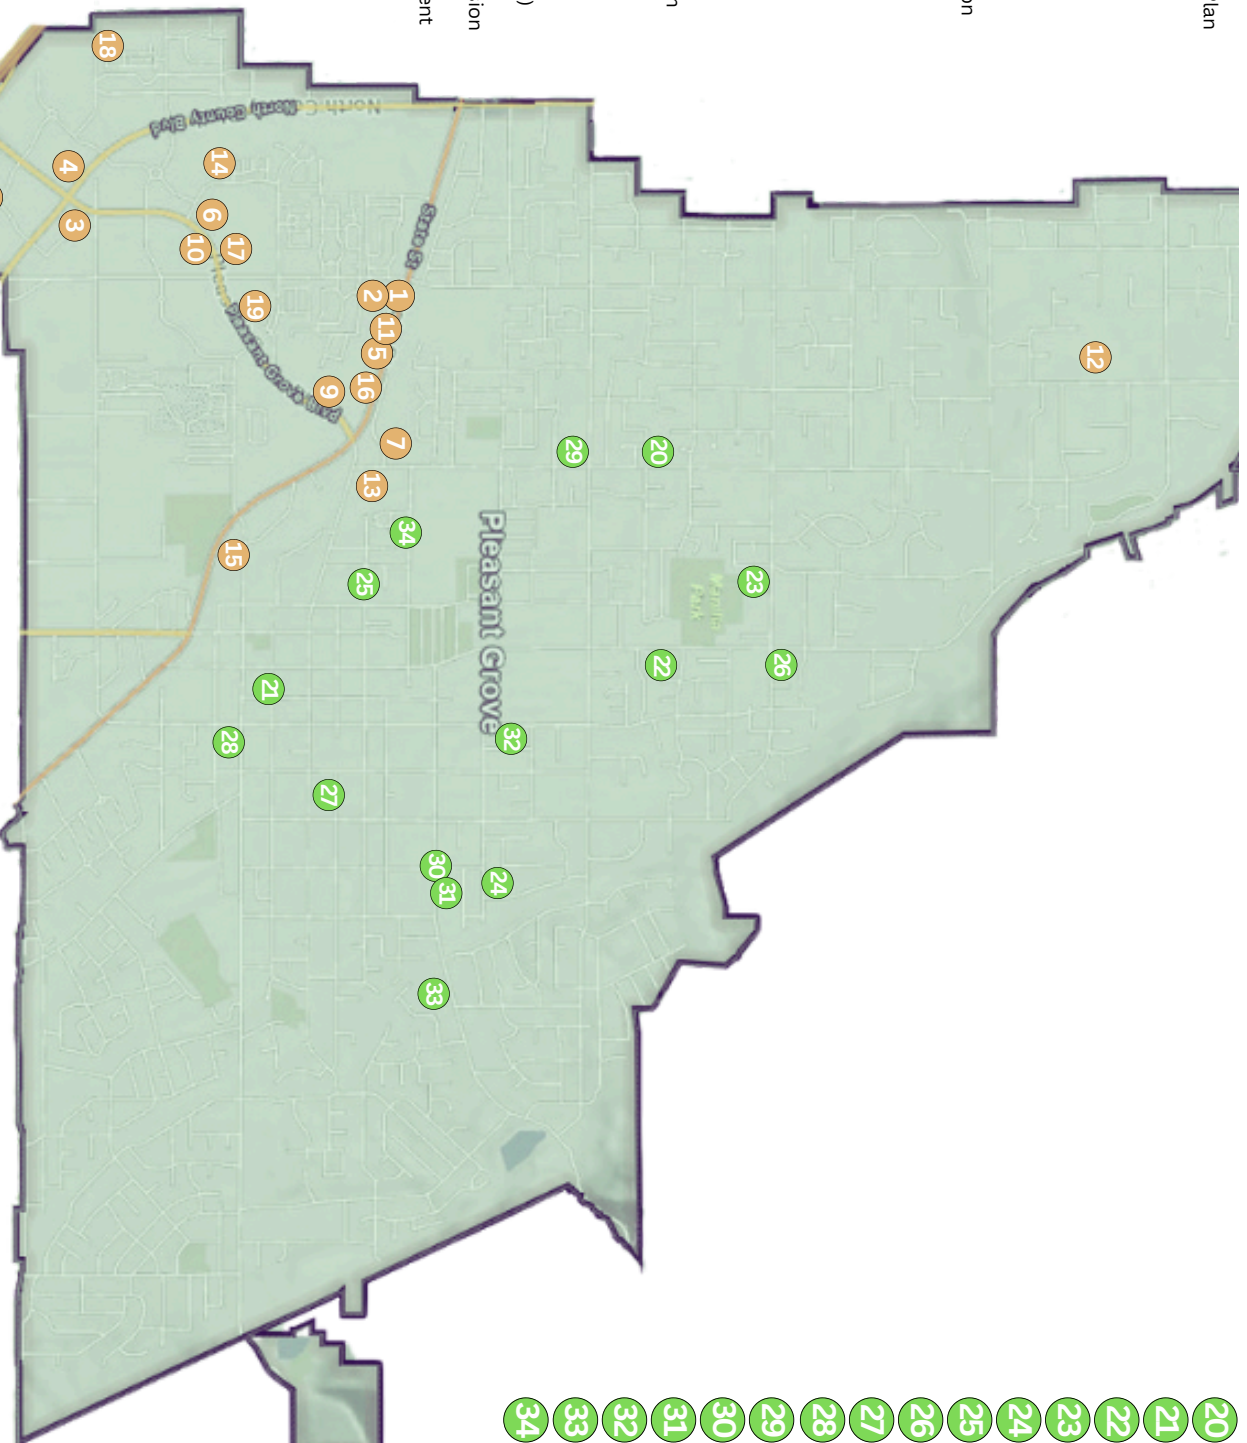

Pleasant Grove

Utah's City of Trees

- 1 Battle Creek Hotel Site Plan
- 2 Battle Creek Hotel Plat
- 3 Valley Grove Retail N&O
- 4 Chick-Fil-A
- 5 Kneader's
- 6 Golden West Credit Union
- 7 Tabitha's Way
- 8 Tru Home 2 Suites
- 9 Tagg N Go
- 10 Hale Center Theater
- 11 Popeyes Pleasant Grove
- 12 Farmhouse at Little Farm
- 13 A Top Auto
- 14 Triple Play
- 15 Battlecreek Spring (Gurr)
- 16 X Development Subdivision
- 17 Urban Grove Development
- 18 Gateway Pines
- 19 The Blvd Apartments

- 20 Makin Dreams
- 21 S&K Shurway Plat A
- 22 Bigelow Plat
- 23 Siena Heights (Castlewood)
- 24 Seifert Addition
- 25 Autumn Thyme
- 26 Young Estates
- 27 Hampton Residence
- 28 Bedard Subdivision
- 29 Bullock
- 30 Chriswood East
- 31 Chriswood West
- 32 Duvall Subdivision
- 33 Guernsey Subdivision
- 34 Cook Property Plat B