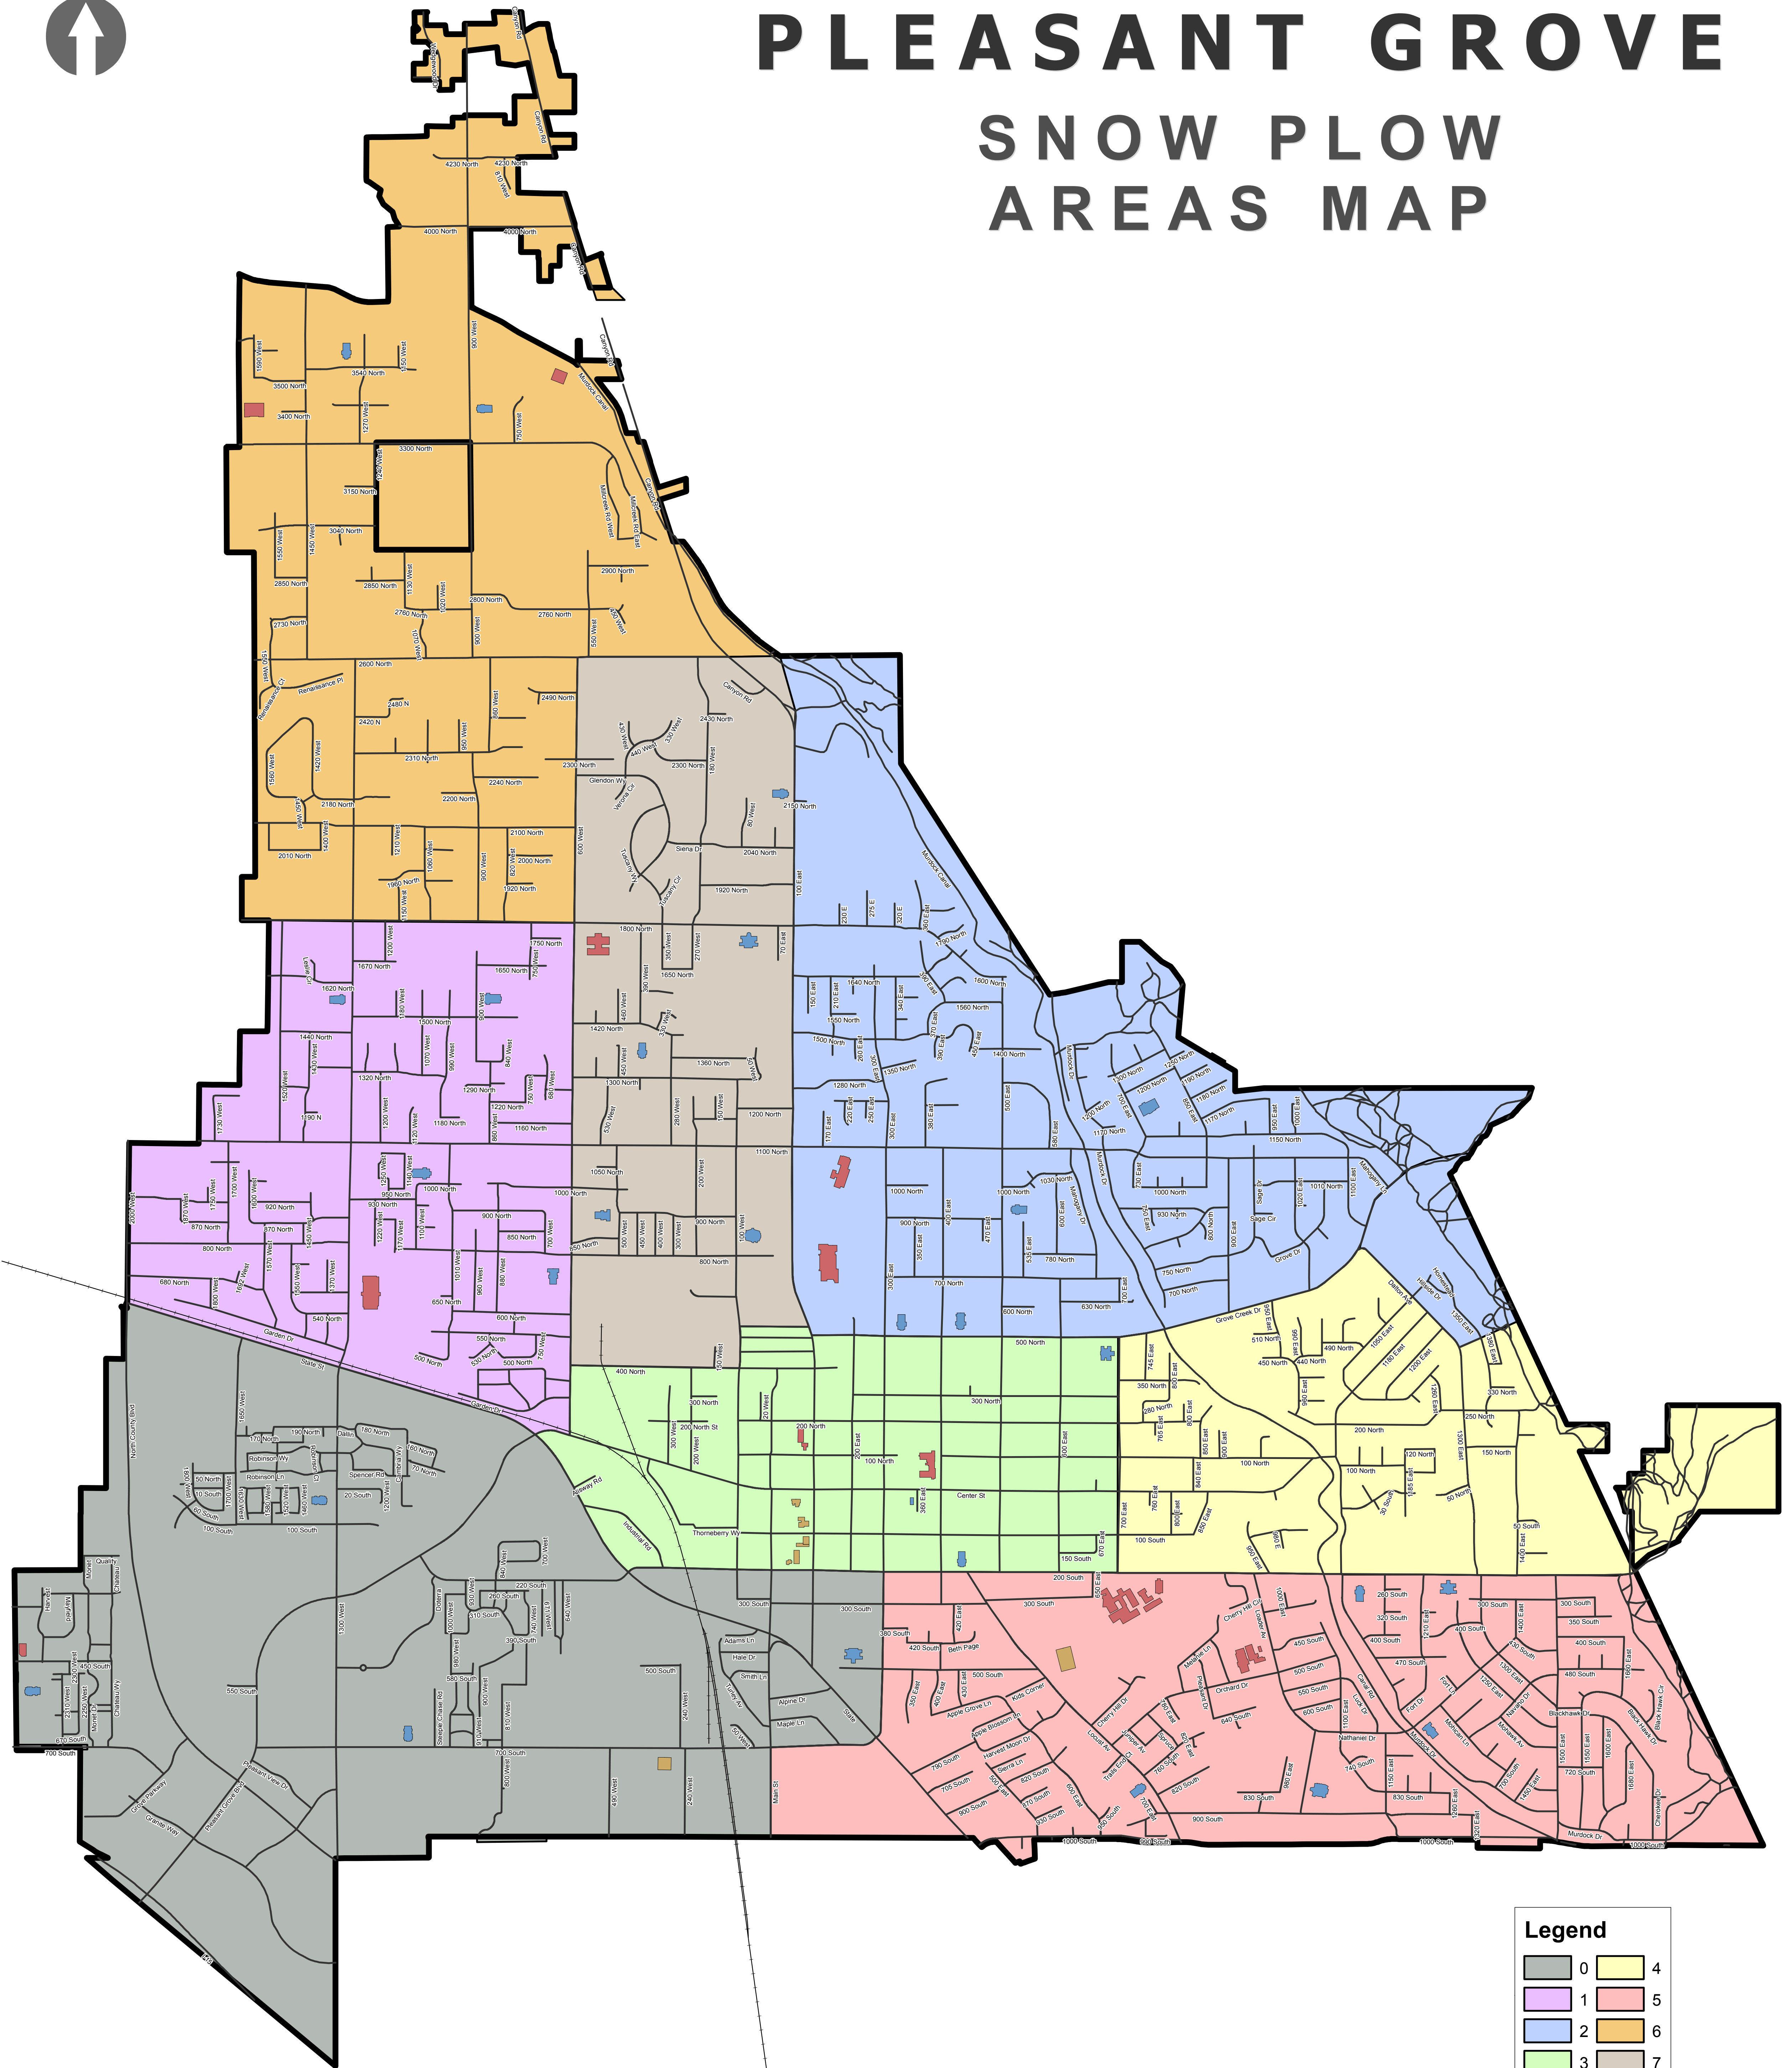

PLEASANT GROVE

SNOW PLOW AREAS MAP

Legend

0	4
1	5
2	6
3	7

0 800 1,600 2,400 3,200 Feet