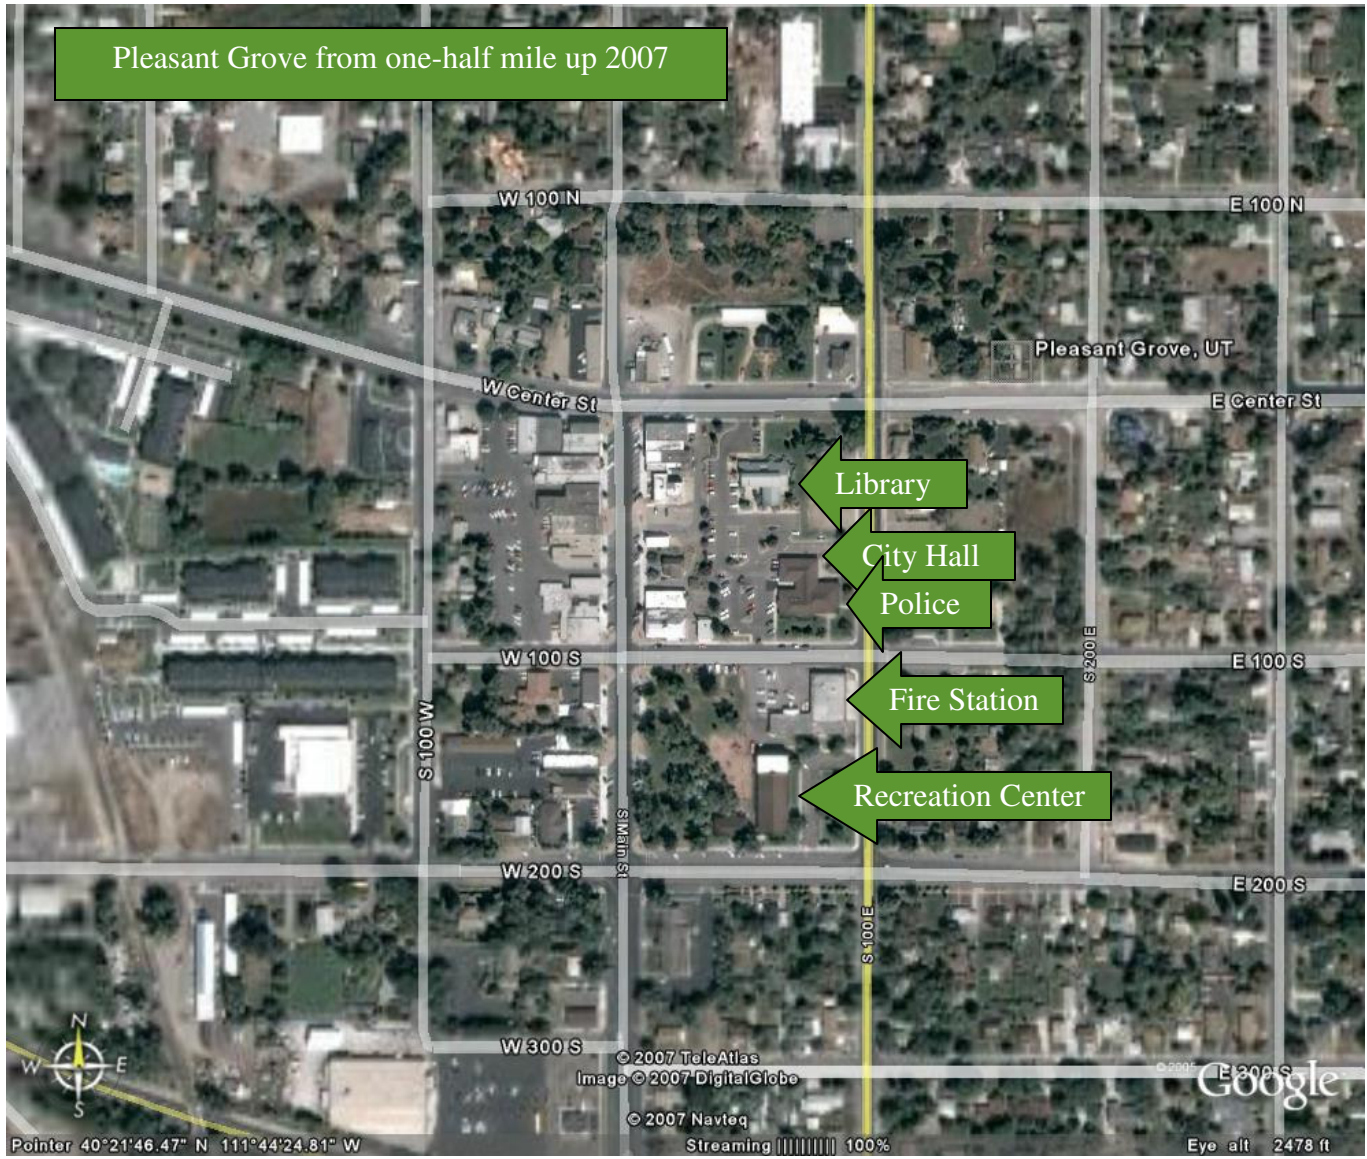

Pleasant Grove from one-half mile up 2007

Library

City Hall

Police

Fire Station

Recreation Center

Pointer 40°21'46.47" N 111°44'24.81" W

© 2007 TeleAtlas
Image © 2007 DigitalGlobe

© 2007 Navteq

Streaming [|||||] 100%

Google

Eye alt 2478 ft